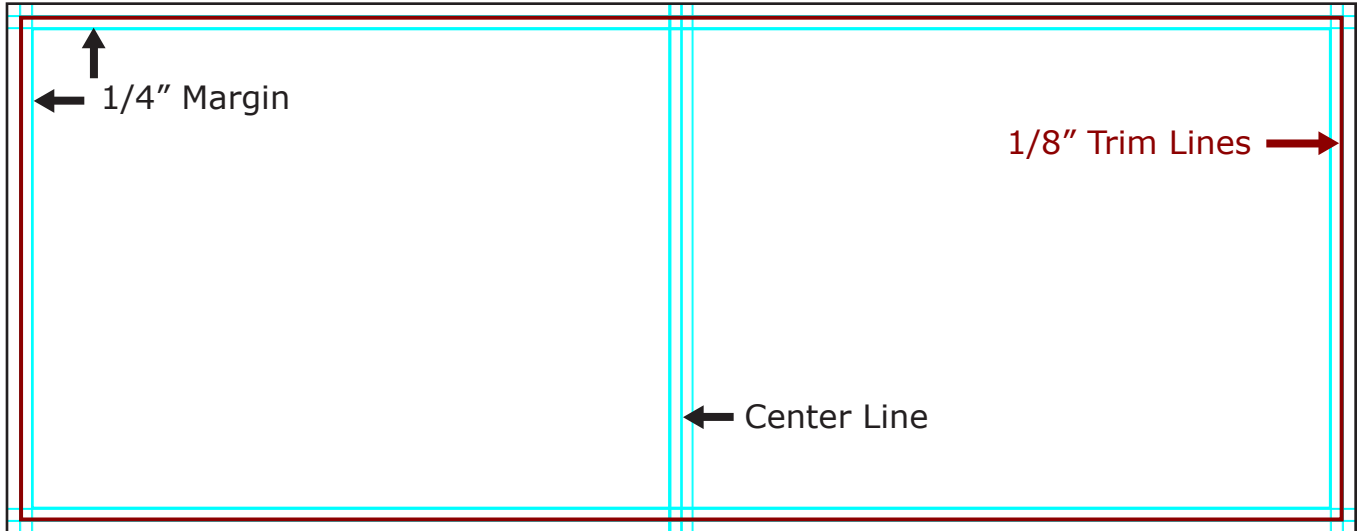

## Page design guide

- Profile: sRGB
- Resolution: 300dpi (accept 200 – 400dpi)
- Design in full spread (Width x Height)
  - 10x10 → 20x10,
  - 11x14 → 22x14,
  - 14x11 → 28x11
- Give 1/4" margin - Forbeyon trim album much smaller (1/16 ~ 1/8), but it is safe for small size duplicated books

## Example

- File name should be (example of 30 side)
  - i. 01.jpg – first 10x10 **single** page
  - ii. 02.jpg – Inside 10x20 spread page
  - iii. 03.jpg - Inside 10x20 spread page
  - iv. ....
  - v. 15.jpg - Inside 10x20 spread page
  - vi. 16.jpg – the last 10x10 **single** page